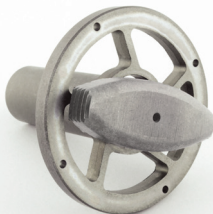

RAD-AX™

SUBMERSIBLE PUMPS FOR FLUSHABLE WIPES
& OTHER TOUGH SOLIDS

SKG SERIES

PATENT PENDING RAD-AX™
DUAL SHREDDING TECHNOLOGY

bjmpumps.com

The RAD

Radial Shredding

The AX

Axial Cutting

RAD-AX™

Radial/Axial Shredding