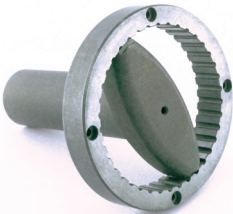

RAD-AX™

SUBMERSIBLE PUMPS FOR FLUSHABLE WIPES
& OTHER TOUGH SOLIDS

SKG SERIES

PATENT PENDING RAD-AX™
DUAL SHREDDING TECHNOLOGY

bjmpumps.com

The RAD

Radial Shredding

The AX

Axial Cutting

RAD-AX™

Radial/Axial Shredding